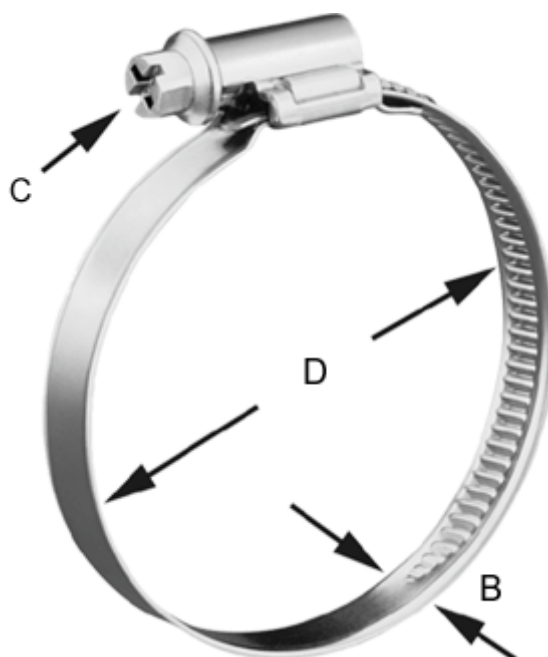

Article number: 021267702041

Description: Worm Drive Hose Clip  
TORRO 32-50/9 C7 W2

## Measures

---

C (screw type) = C7 - 7mm

Diameter D = 32-50

Width B = 9.0